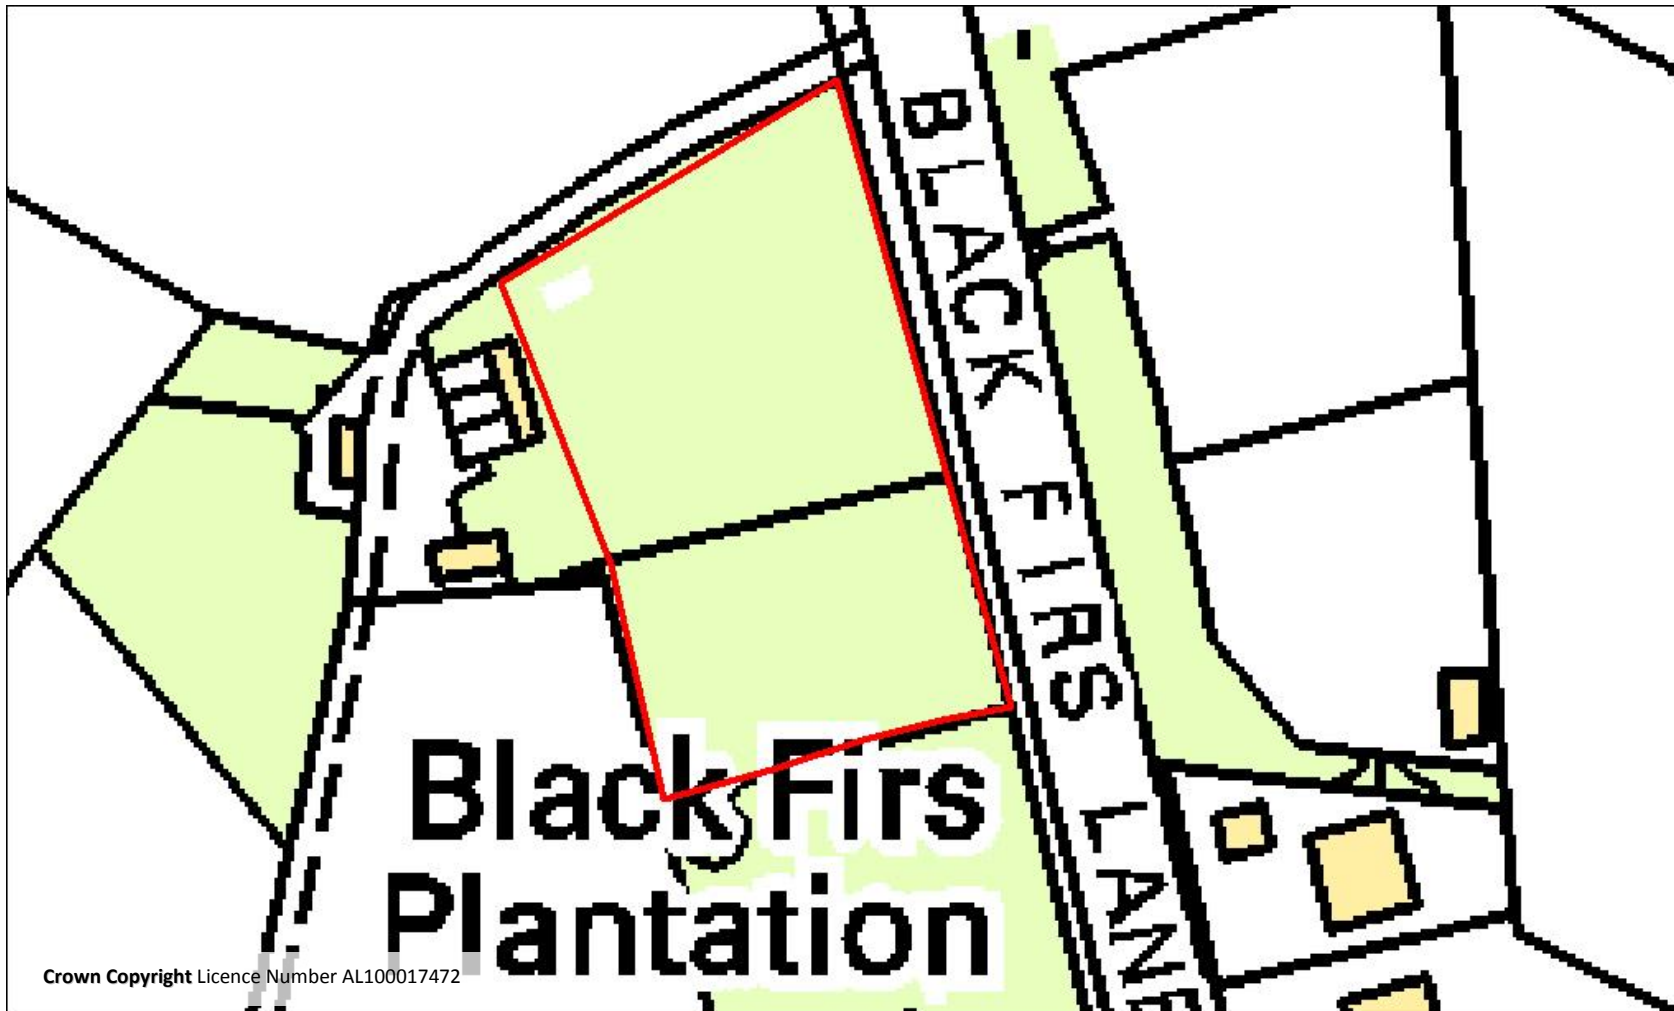

## BLACK FIRS WOOD

**Access:** The reserve is open to all.

**Location:** Black Firs Wood is located off Black Firs Lane, Somerford, near Congleton (O.S. Grid Ref: SJ834638).

**Habitat Summary:** The 1.15ha woodland is dominated by birch and oak underplanted with hazel, holly and guelder rose. The total amount of land under Trust ownership currently stands at 2.8 acres