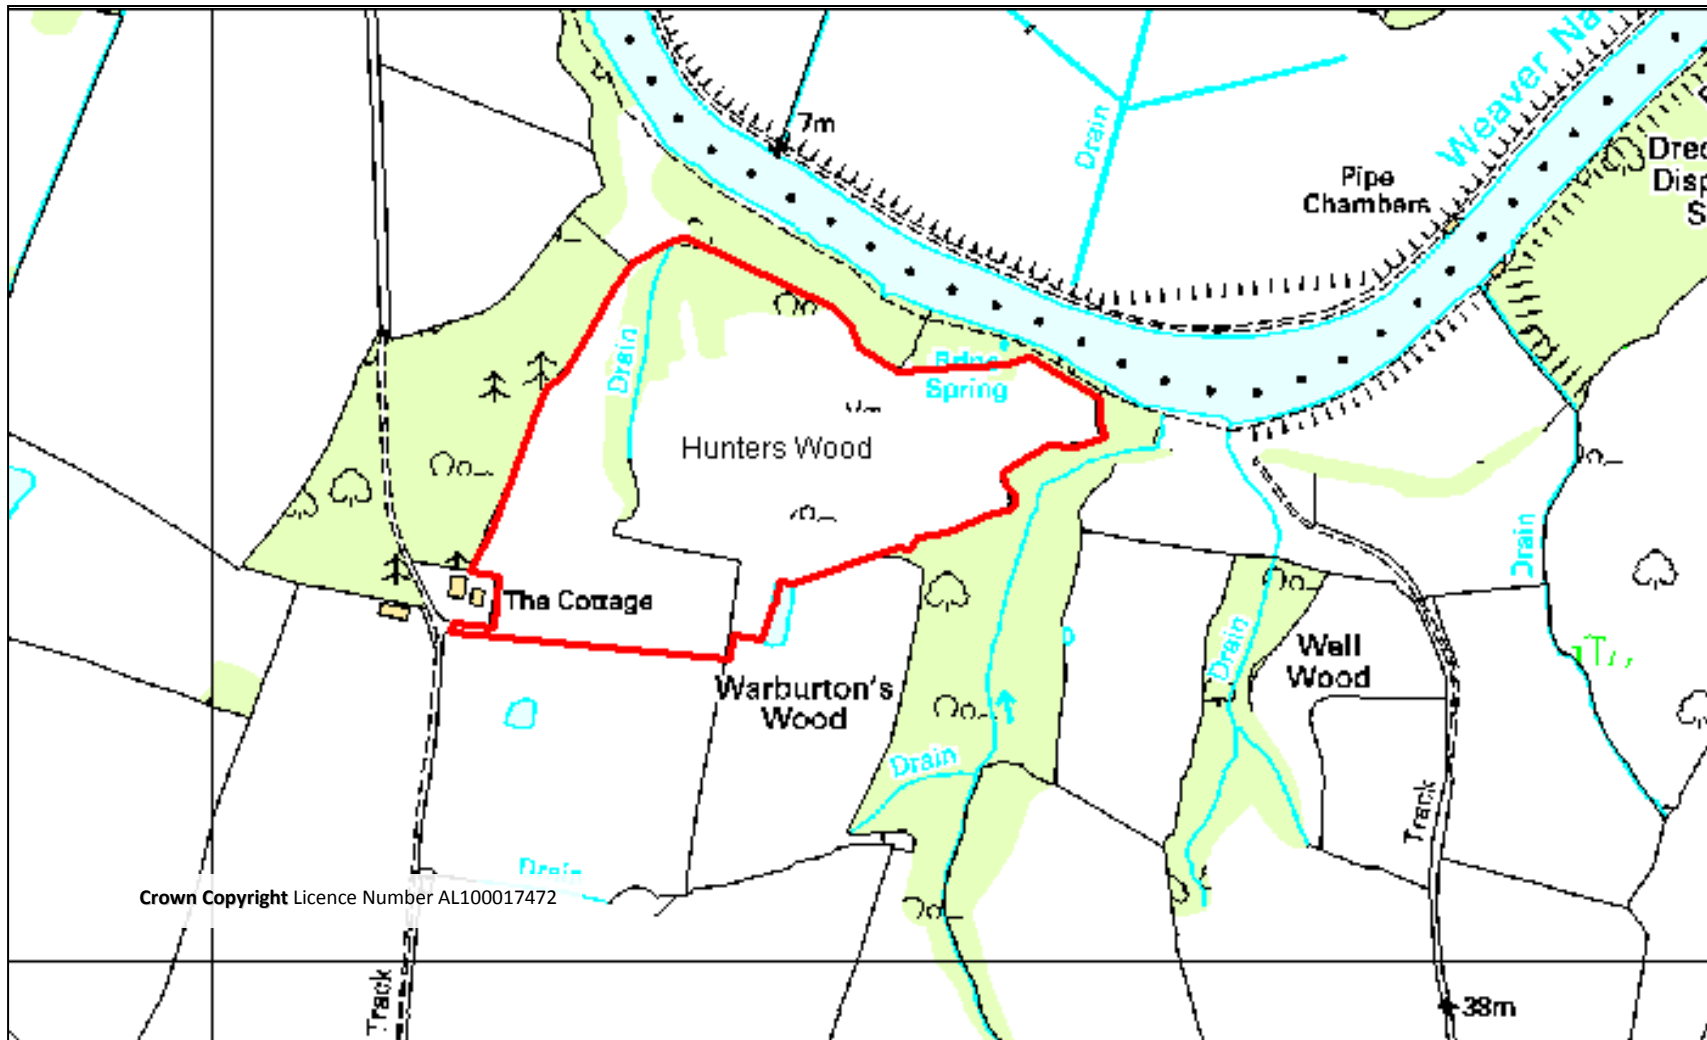

HUNTER'S WOOD

Access: The reserve is open to all. Please keep to the paths.

Location: Hunters Wood is adjacent to Warburton's Wood, near Kingsley, Frodsham (O.S. Grid Ref.: SJ554763).

Habitat Summary

Two fields adjacent to Warburton's Wood were purchased to extend the existing wood using both natural regeneration and planting. Existing meadows are also being extended and rides and glades will provide open ground.