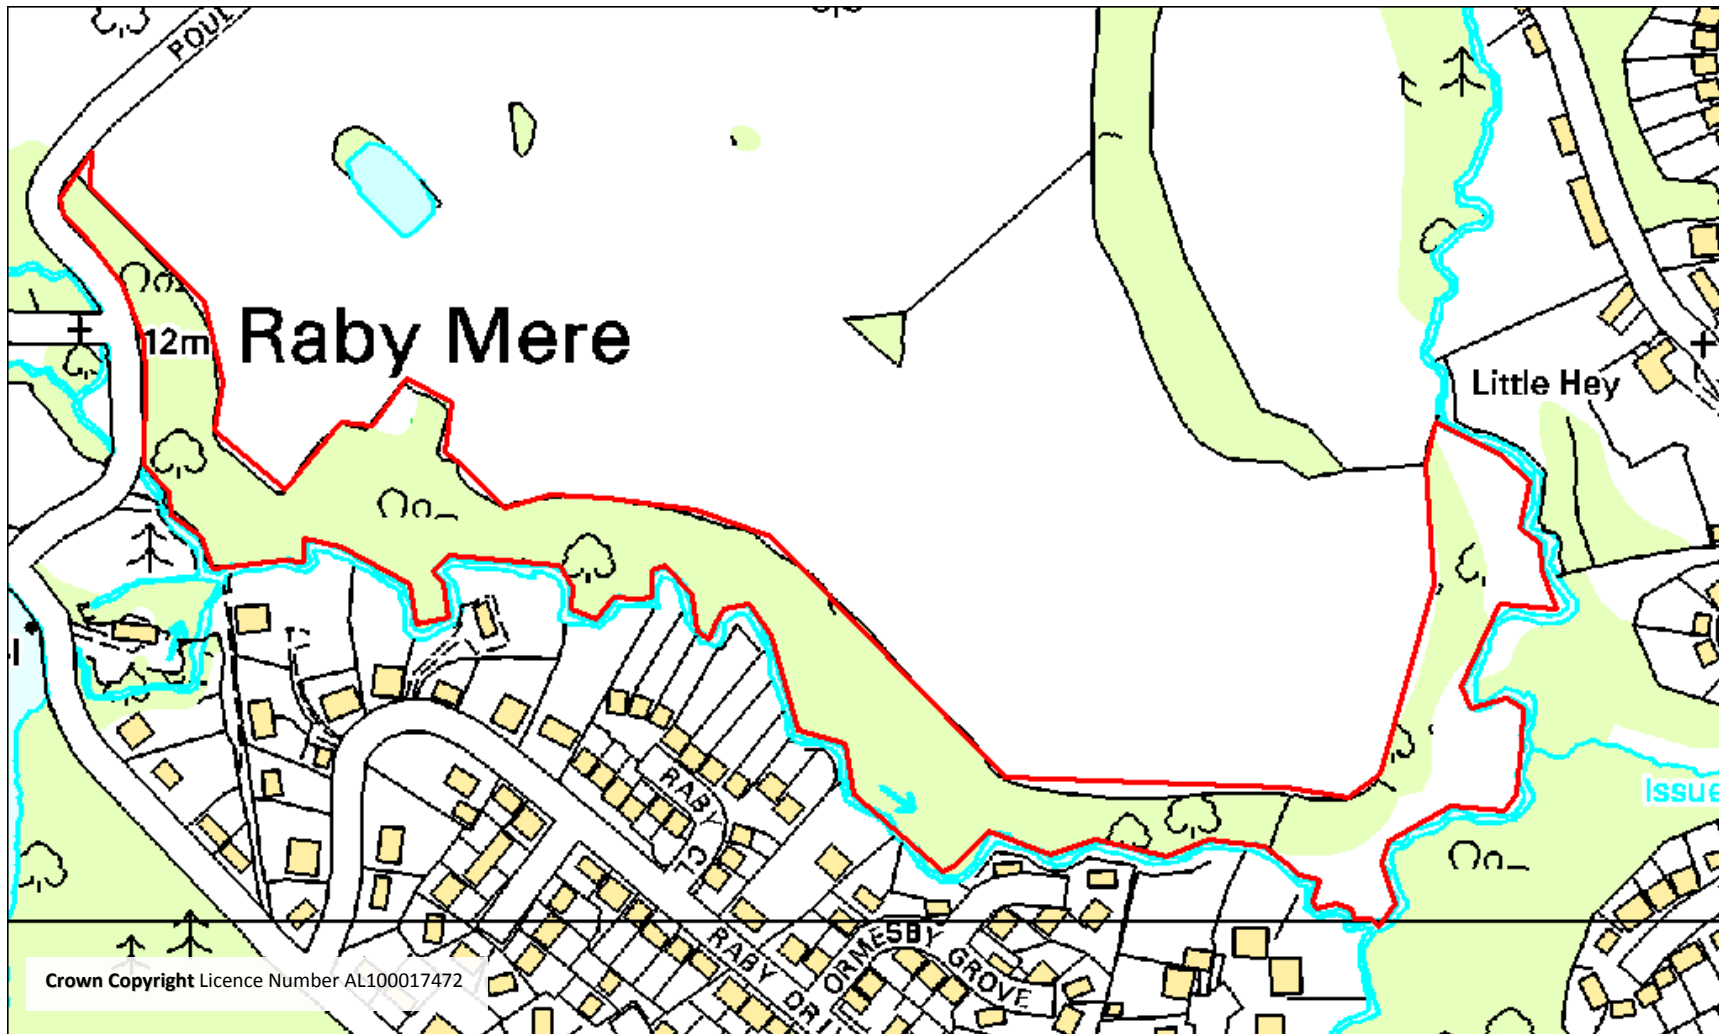

# INTAKE WOOD

**Access:** Please contact Cheshire Wildlife Trust on 01948 820728 before visiting.

**Location:** Intake Wood is between Raby Mere and Bromborough, along the north bank of the Clatterbeck and the west bank of Dibbinsdale Brook. It is close to Thornton Wood and Foxes Wood which are also Cheshire Wildlife Trust nature reserves (O.S. Grid Ref.: SJ334812).

## Habitat Summary

The reserve is a steep wooded slope along the north bank of the Clatterbeck and at its east end incorporates an area of wet meadows on the west bank of Dibbinsdale Brook.

Don't forget to submit your records via the link on the CWT website reserves page.