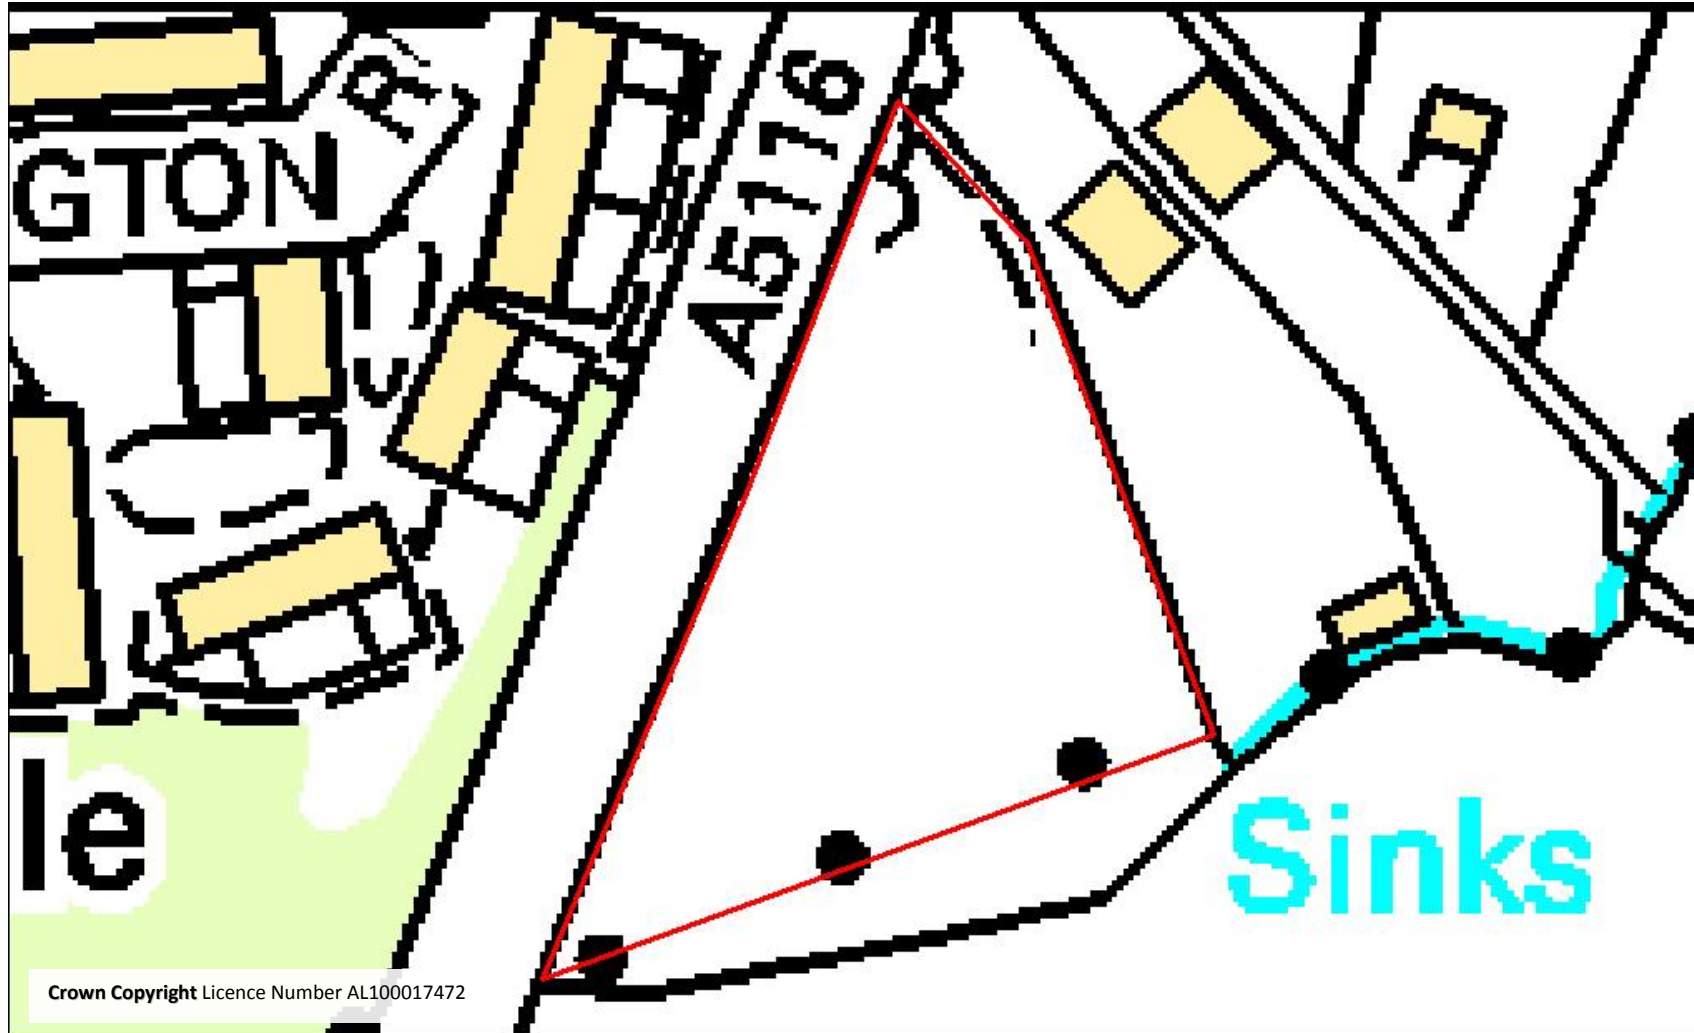

# MOSTON COMMUNITY NATURE RESERVE

**Location:** Moston lies off the A5116 on the edge of Chester (O.S. Grid Ref.: SJ404699).

## Habitat Summary

A community nature reserve is being formed on this small area of land adjacent to Liverpool Road, Chester, incorporating a wildflower area, a pond and native tree and shrub planting.