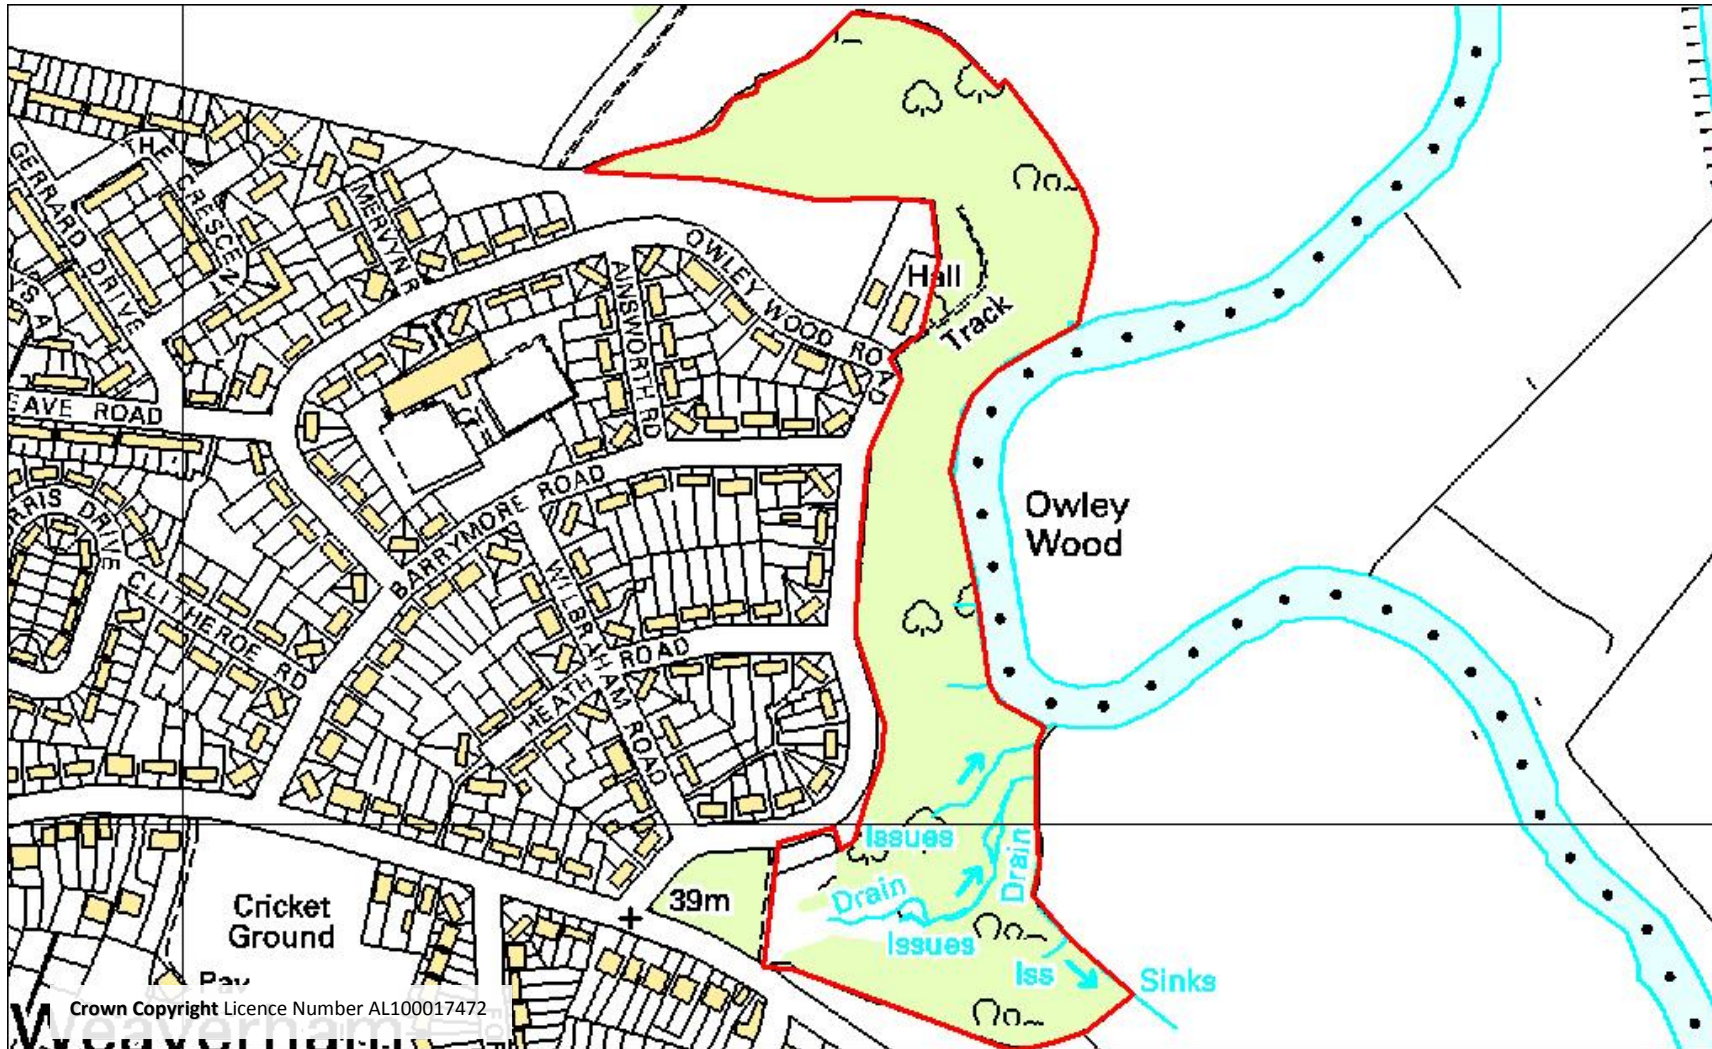

OWLEY WOOD

Access: The reserve is open to all.

Location: Owley Wood is in Weaverham, Vale Royal - (O.S. Grid Ref.: SJ625743). It occupies 6.0 hectares (14.8 acres).

Habitat Summary

An ancient, semi-natural woodland sloping down to the River Weaver with a canopy of ash and sycamore, mixed understorey and diverse ground flora with abundant bluebells in spring.