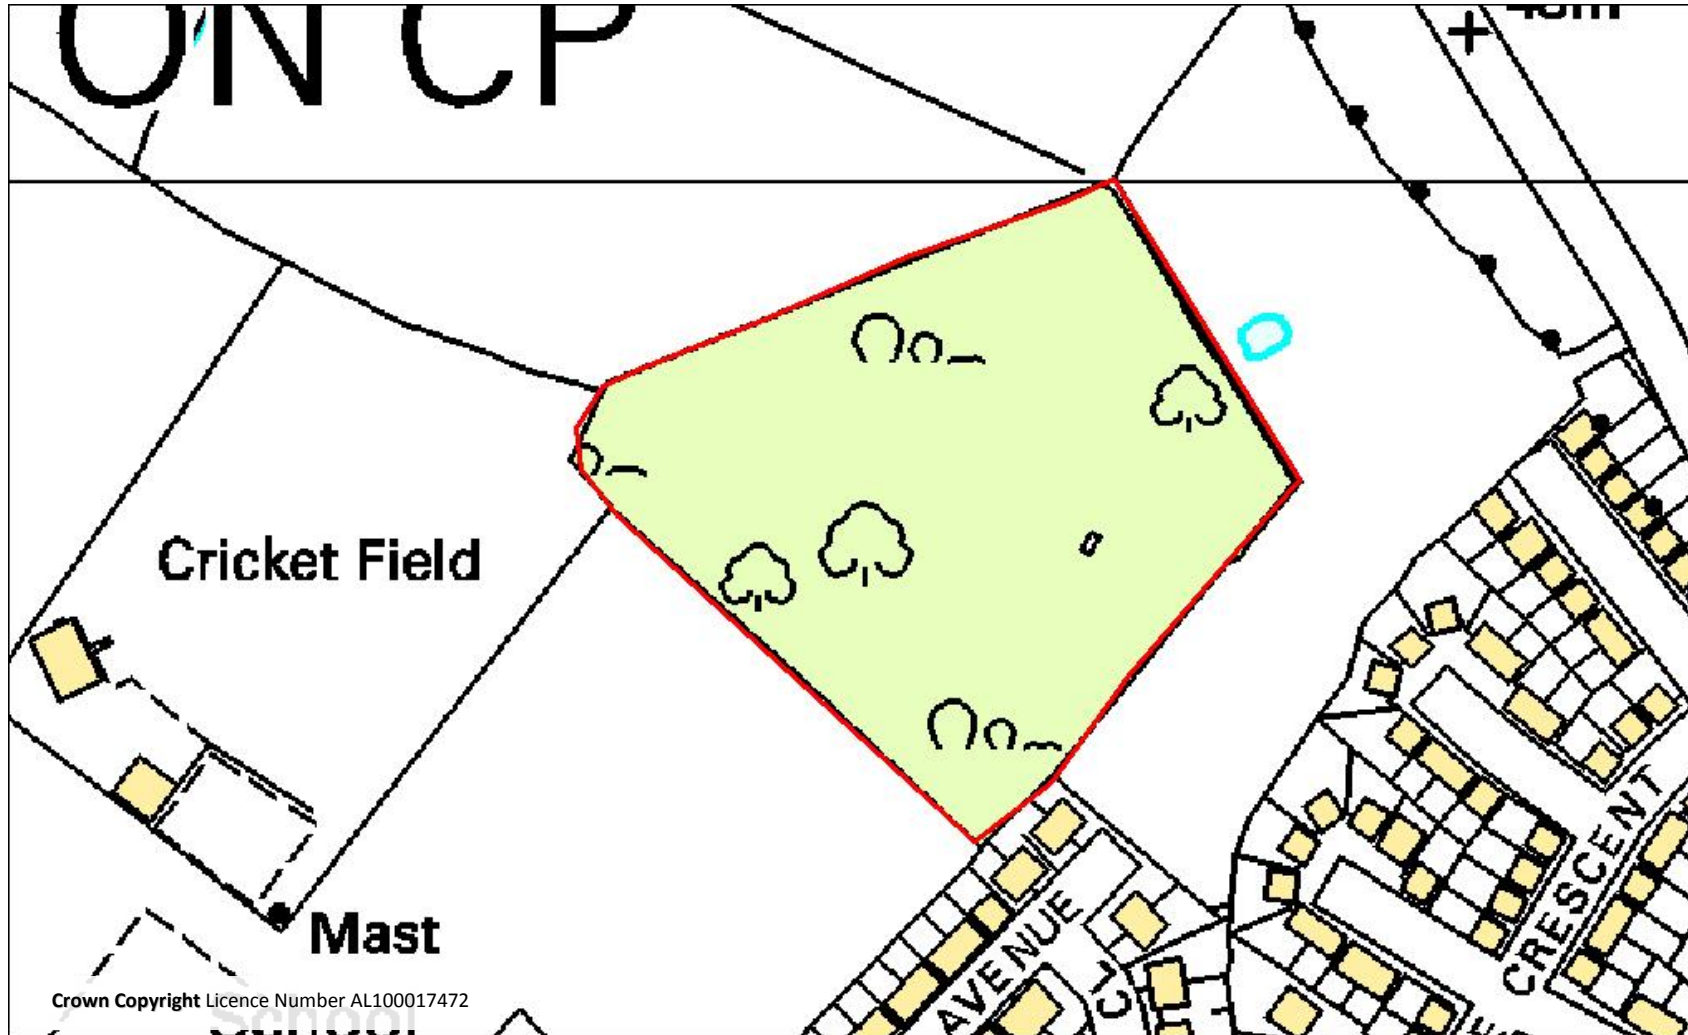

# PUMPHOUSE WOOD

**Access:** The reserve is open to all.

**Location:** Pumphouse Wood lies near Barnton, Northwich, in Vale Royal (O.S. Grid Ref.: SJ635759). It occupies 2.4 hectares (5.9 acres).

## Habitat Summary

A mixed deciduous, semi-natural woodland with a canopy of oak, ash and a few larch. The understorey comprises of hawthorn, elder and elm. Bluebells carpet the floor in spring.

Don't forget to submit your records via the link on the CWT website reserves page.