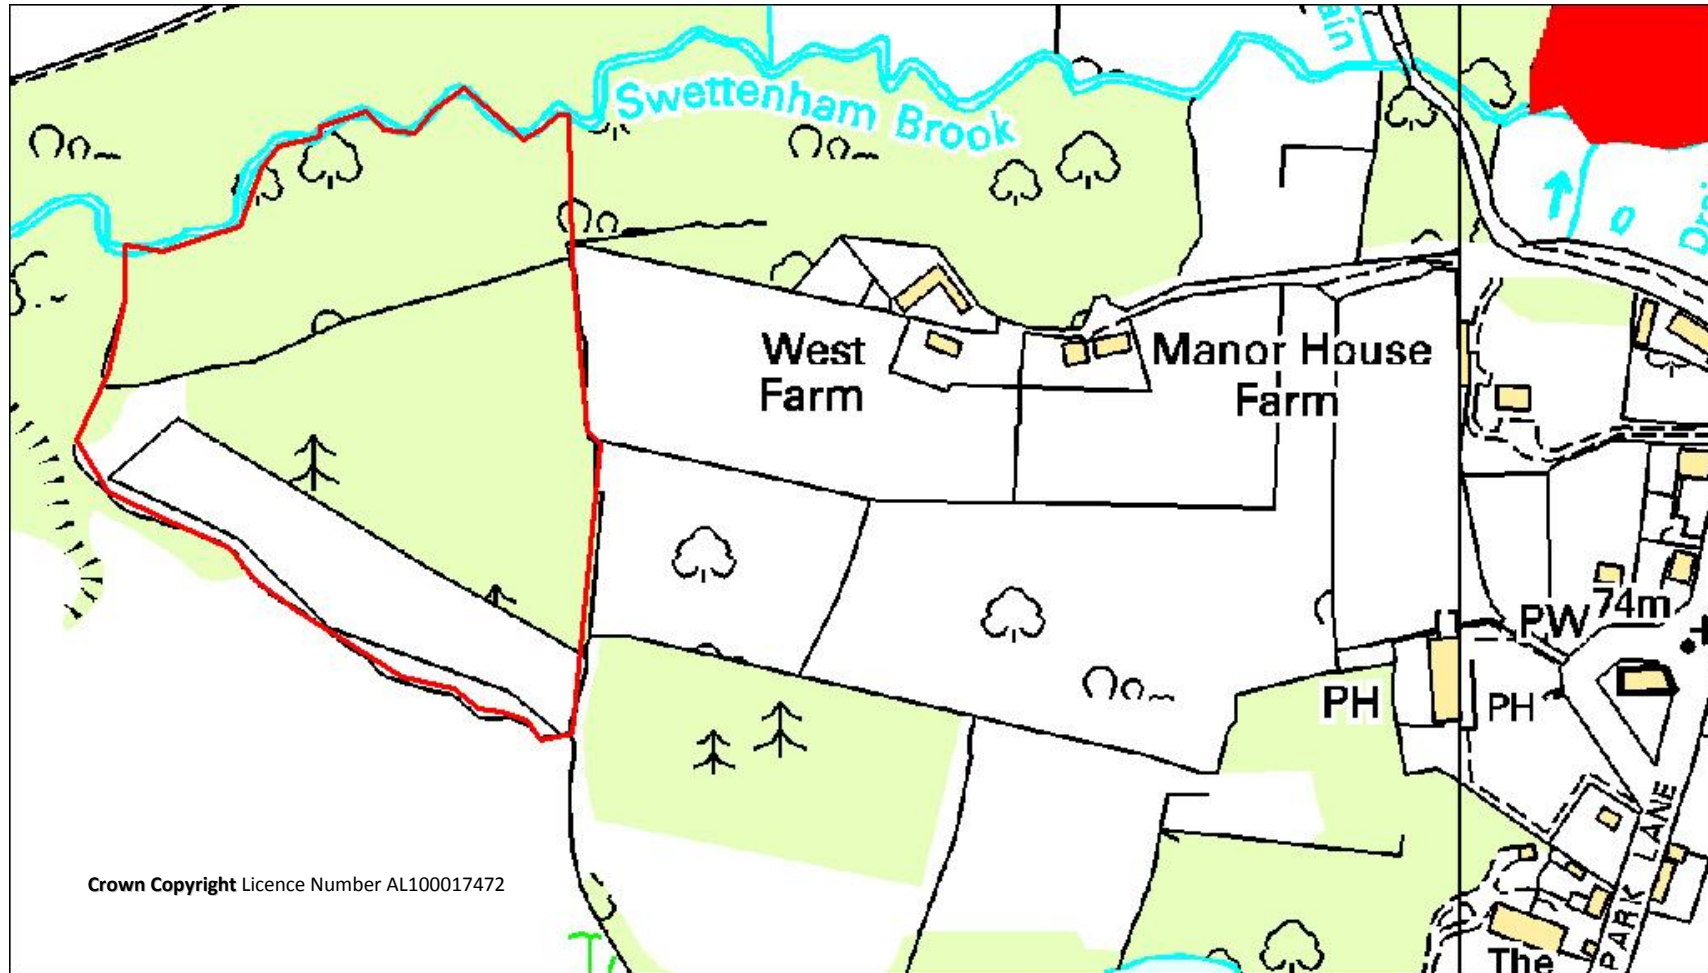

THE QUINTA

Access: The reserve is open to all. Please keep to the paths.

Location: The Quinta is in Swettenham, near Congleton (O.S. Grid Ref.: SJ795673). It occupies 4.6 hectares (11.5 acres).

Crown Copyright Licence Number AL100017472

Habitat Summary

The Quinta nature reserve comprises a new plantation, ancient semi-natural woodland, two meadows and a stream.

Don't forget to submit your records via the link on the CWT website reserves page.