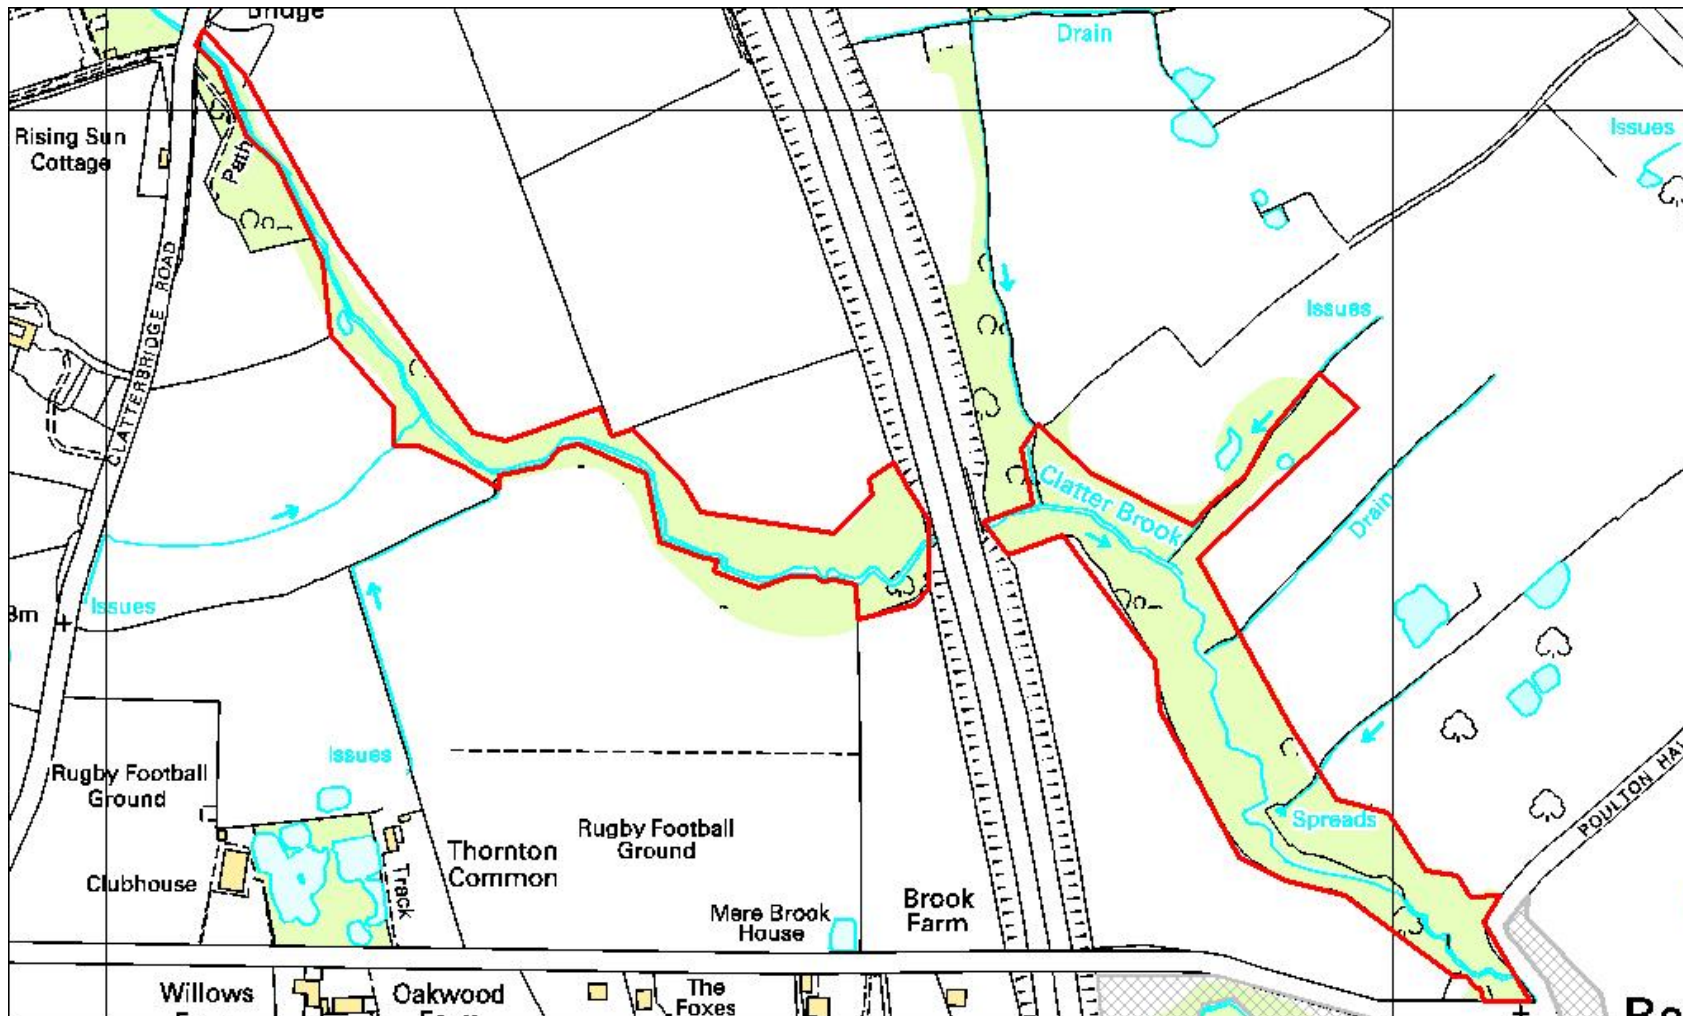

Location

Thornton Wood lies astride the M53 along the Clatterbeck Brook, south of Bebington, west of the main Dibbinsdale Woodland Complex (O.S. Grid Ref.: SJ329815).

Habitat Summary

The reserve occupies 15.41 acres (6.24ha.) and is part of an ancient woodland (SSSI). The woodland is largely ash and oak with hazel and hawthorn in the understorey. There is also a pond and a stream.